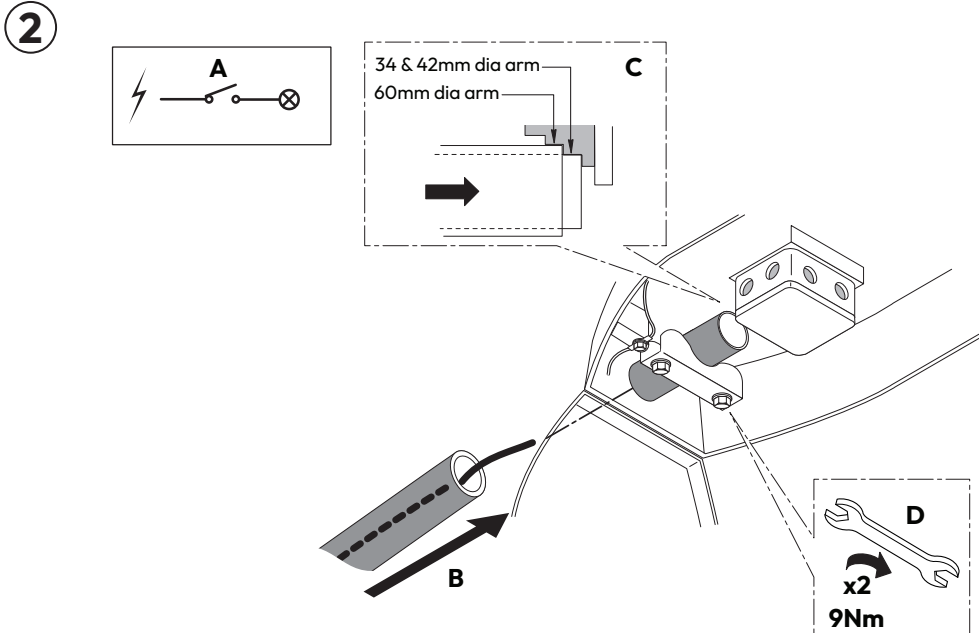

# FACTOR SMALL

| Gear Compartment | Controls/ Photocells | Light Engines |
|------------------|----------------------|---------------|
| IP40             | IP65                 | IP65          |

Smart:ID IS 001