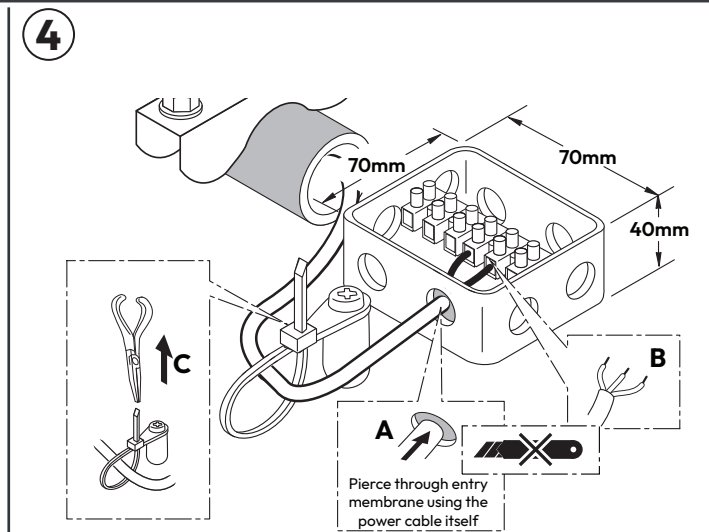

# FACTOR SMALL

| Gear Compartment | Controls/ Photocells | Light Engines |
|------------------|----------------------|---------------|
| IP40             | IP65                 | IP65          |

Smart:ID IS 001