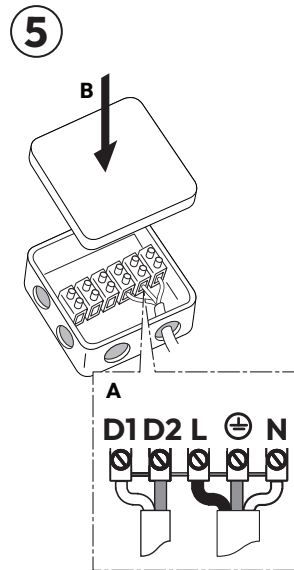

# FACTOR SMALL

| Gear Compartment | Controls/ Photocells | Light Engines |
|------------------|----------------------|---------------|
| IP40             | IP65                 | IP65          |

Smart:ID IS 001