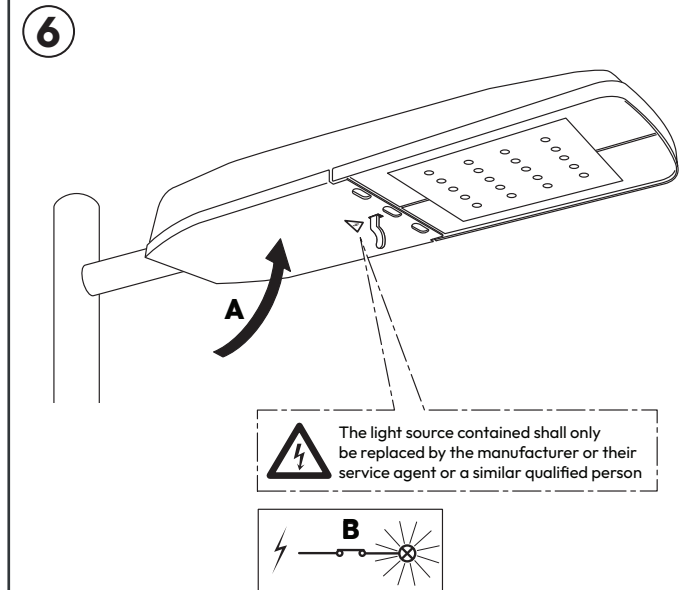

# FACTOR SMALL

| Gear Compartment | Controls/ Photocells | Light Engines |
|------------------|----------------------|---------------|
| IP40             | IP65                 | IP65          |

Smart:ID IS 001