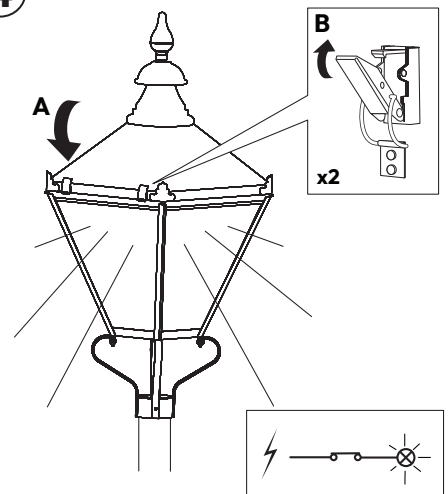

SHERINGTON

1

2

3

4

Gear Compartment	Controls/ Photocells	Light Engines
IP65	IP65	IP65

Smart:ID IS 001

Holophane Europe Limited