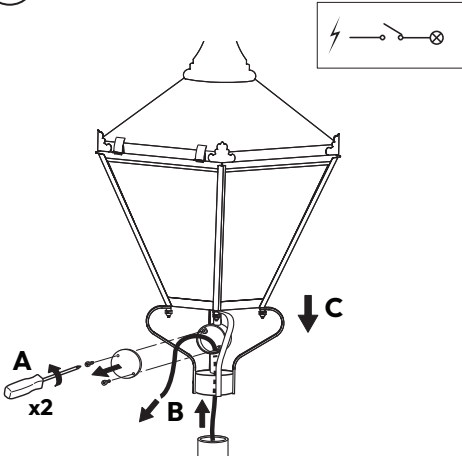

SHERINGTON

1

2

3

4

Gear Compartment	Controls/ Photocells	Light Engines
IP65	IP65	IP65

Smart:ID IS 001

Holophane Europe Limited