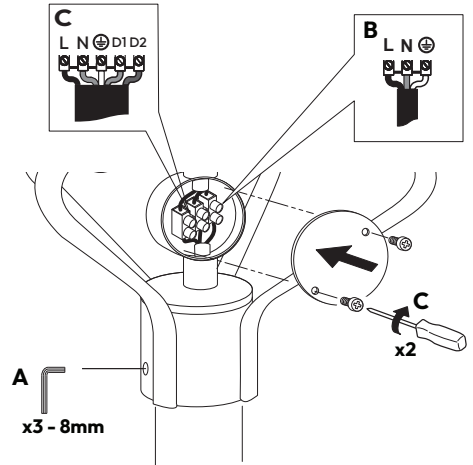

SHERINGTON

1

2

3

4

Gear Compartment	Controls/ Photocells	Light Engines
IP65	IP65	IP65

Smart:ID IS 001

Holophane Europe Limited