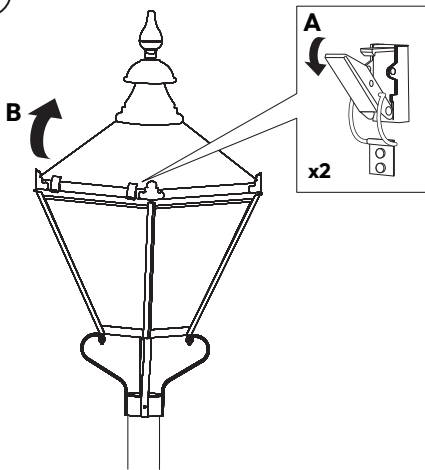

SHERINGTON

1

2

3

4

Gear Compartment	Controls/ Photocells	Light Engines
IP65	IP65	IP65

Smart:ID IS 001

Holophane Europe Limited