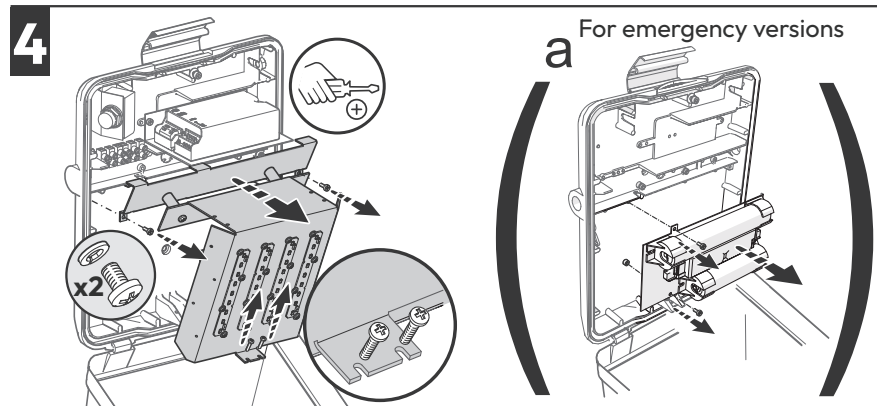

# WALL PACKETE 3

Gear Compartment	Controls/ Photocells	Light Engines
IP65	IP65	IP65

Smart:ID IS 001

Holophane Europe Limited  
 www.holophane.co.uk info@holophane.co.uk