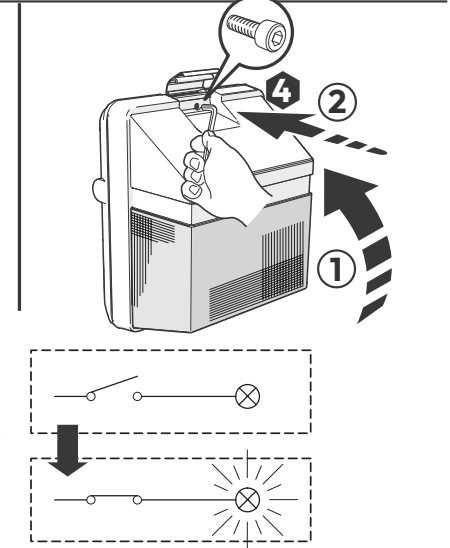

# WALL PACKETE 3

Gear Compartment	Controls/ Photocells	Light Engines
IP65	IP65	IP65

Smart:ID IS 001

Holophane Europe Limited  
 www.holophane.co.uk info@holophane.co.uk