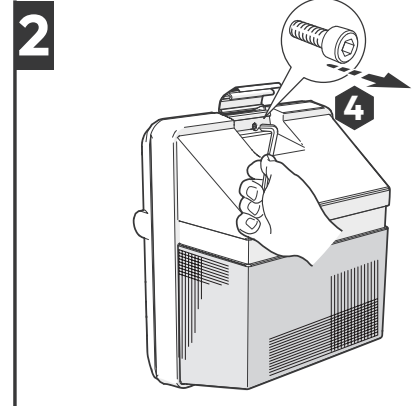

# WALL PACKETE 3

Gear Compartment	Controls/ Photocells	Light Engines
IP65	IP65	IP65

Smart:ID IS 001

Holophane Europe Limited  
 www.holophane.co.uk info@holophane.co.uk