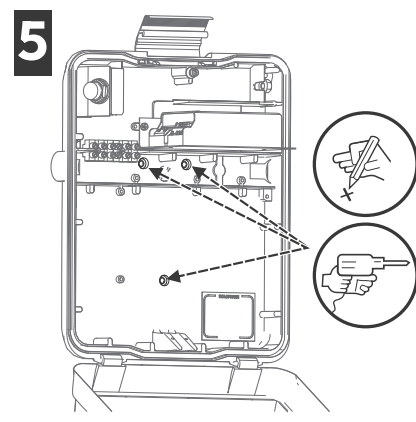

# WALL PACKETE 3

Gear Compartment	Controls/ Photocells	Light Engines
IP65	IP65	IP65

Smart:ID IS 001

Holophane Europe Limited  
 www.holophane.co.uk info@holophane.co.uk