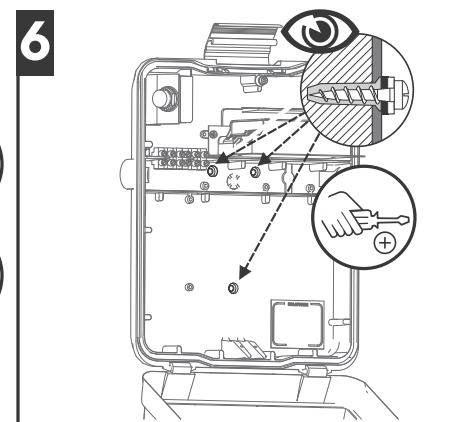

# WALL PACKETE 3

Gear Compartment	Controls/ Photocells	Light Engines
IP65	IP65	IP65

Smart:ID IS 001

Holophane Europe Limited  
 www.holophane.co.uk info@holophane.co.uk