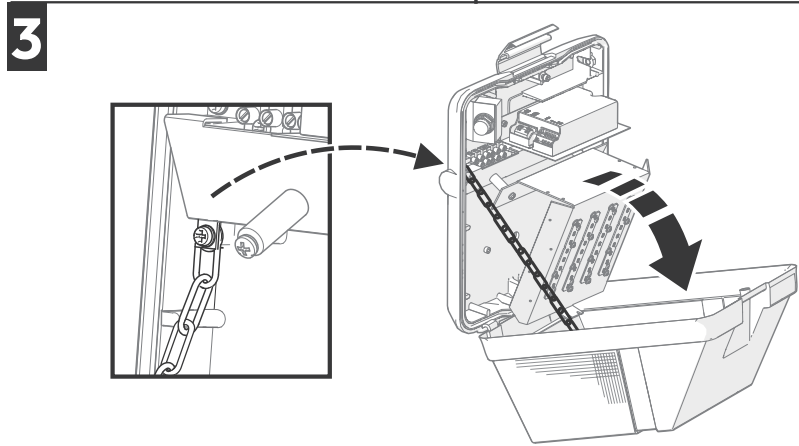

# WALL PACKETE 3

Gear Compartment	Controls/ Photocells	Light Engines
IP65	IP65	IP65

Smart:ID IS 001

Holophane Europe Limited  
 www.holophane.co.uk info@holophane.co.uk