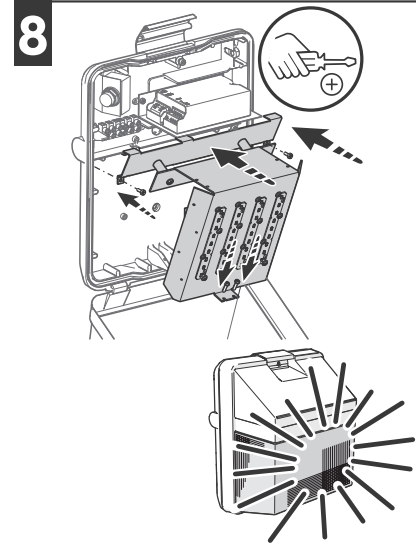

# WALL PACKETE 3

Gear Compartment	Controls/ Photocells	Light Engines
IP65	IP65	IP65

Smart:ID IS 001

Holophane Europe Limited  
 www.holophane.co.uk info@holophane.co.uk