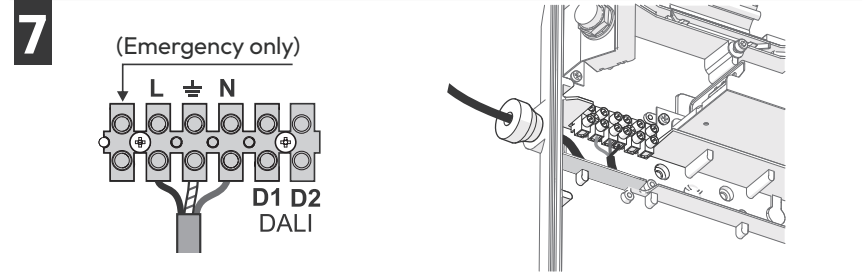

# WALL PACKETE 3

Gear Compartment	Controls/ Photocells	Light Engines
IP65	IP65	IP65

Smart:ID IS 001

Holophane Europe Limited  
 www.holophane.co.uk info@holophane.co.uk